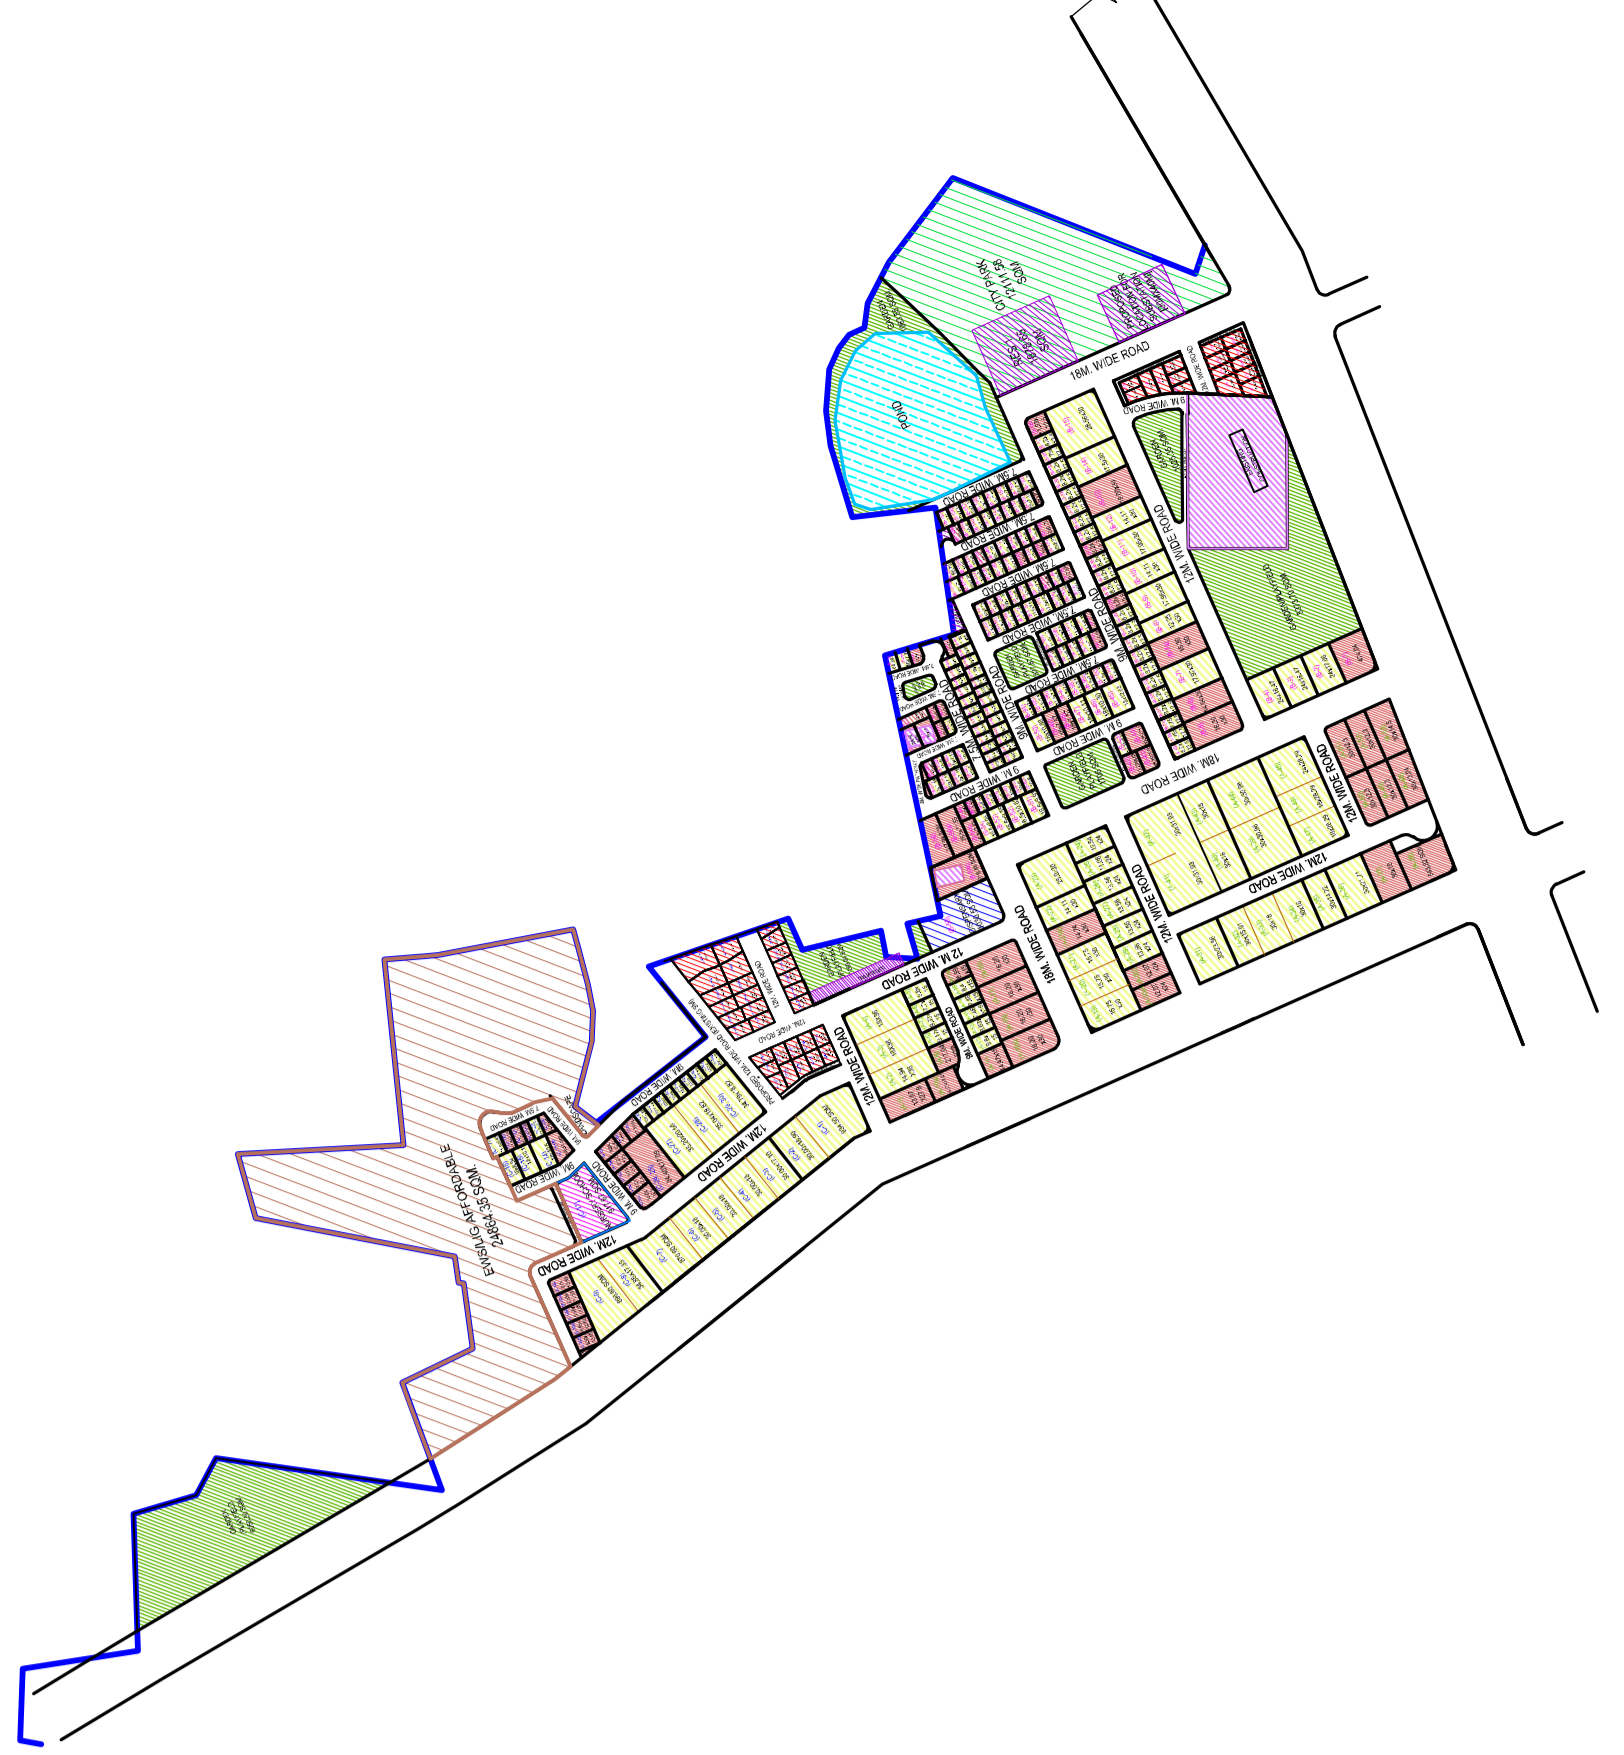

KEY PLAN

LAYOUT PLAN

TOWN DEVELOPMENT SCHEME- 4 [KAMAL VIHAR]
(PART OF VILLAGES DUNDA, TIKRAPARA, DEVPURI,
BORYAKHURD AND DUMARTARAI)

SECTOR- 02
LAYOUT PLAN
REVISION R8

DRG. NO. TDS-04 / FINAL / 2012 / L-03 / R8
FOR PRINT ON A3 PAPER

SCALE 1:1000
DATE 18.09.2023

NORTH

RAIPUR
DEVELOPMENT
AUTHORITY,
RAIPUR [CG.]